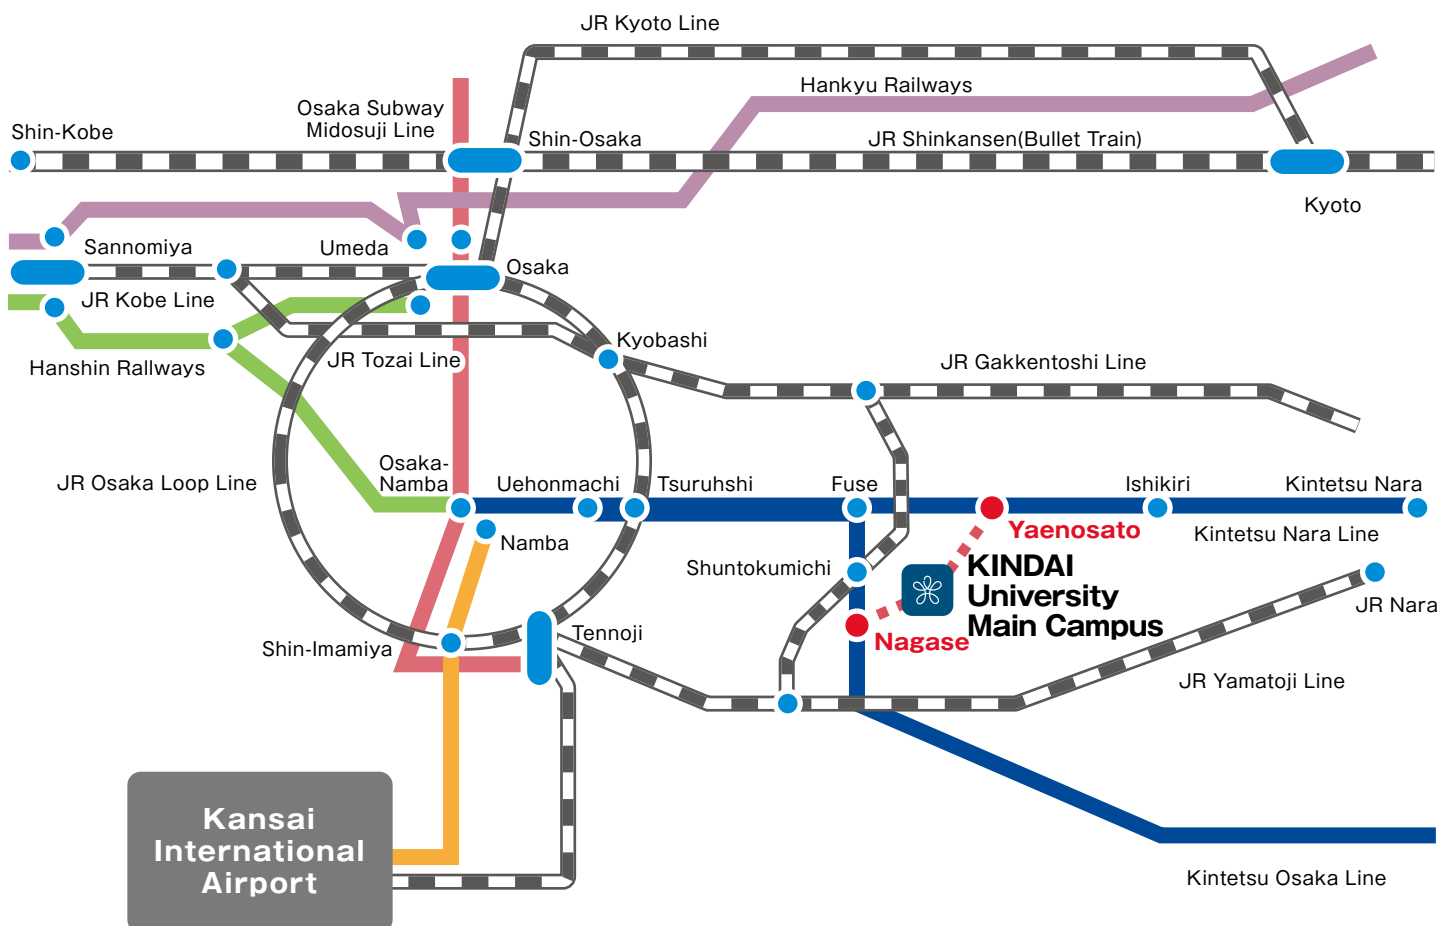

How to Get to KINDAI University's Main Campus Using Public Transportation

Route Map to Kindai University's Main Campus

Area Map

From Nagase Station (Kintetsu Osaka Line)

10 min. Walk

From Yaenosato Station (Kintetsu Nara Line)

20 min. Walk/5 min. Taxi Ride