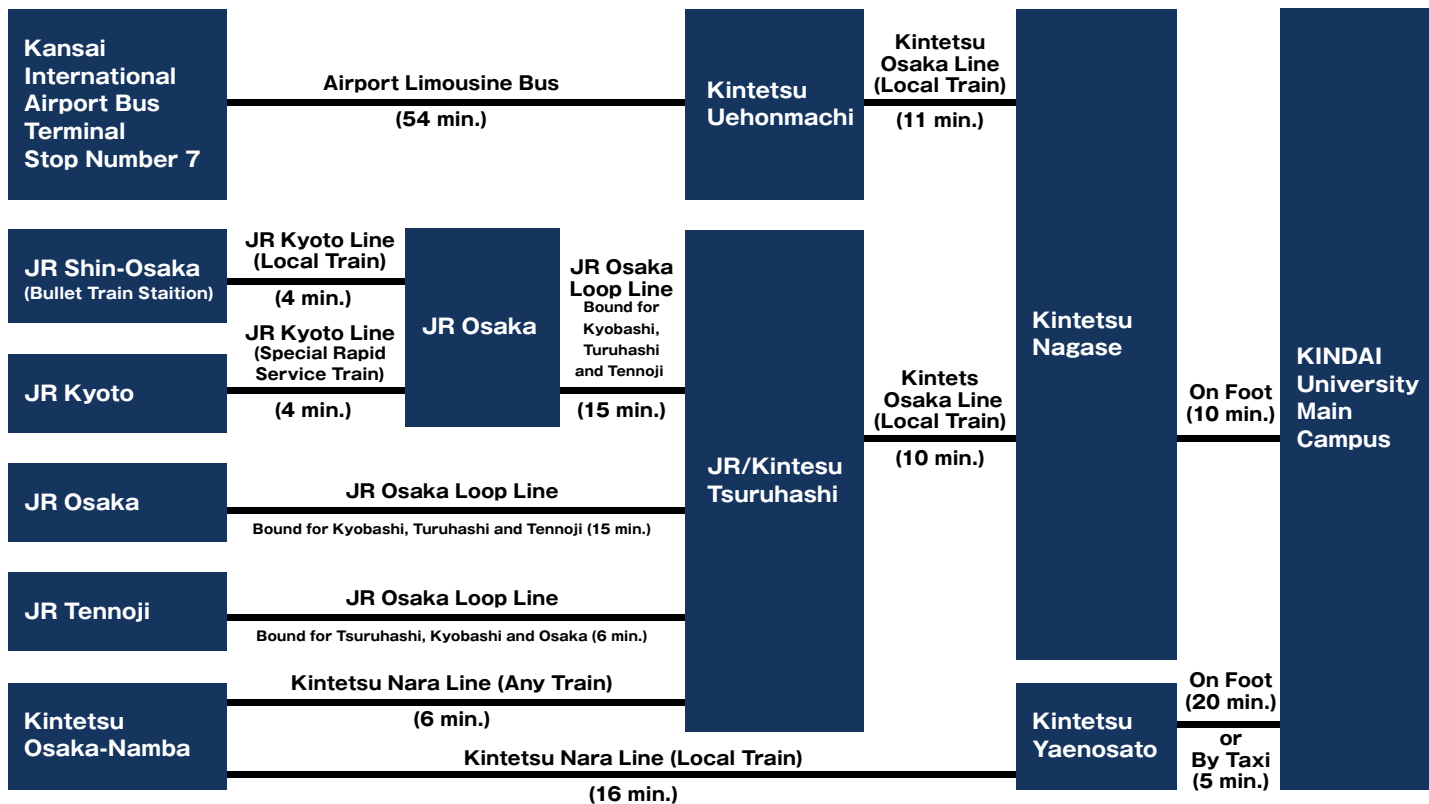

How to Get to KINDAI University's Main Campus Using Public Transportation

Route Map to Kindai University's Main Campus

Area Map

From Nagase Station (Kintetsu Osaka Line)

10 min. Walk

From Yaenosato Station (Kintetsu Nara Line)

20 min. Walk/5 min. Taxi Ride