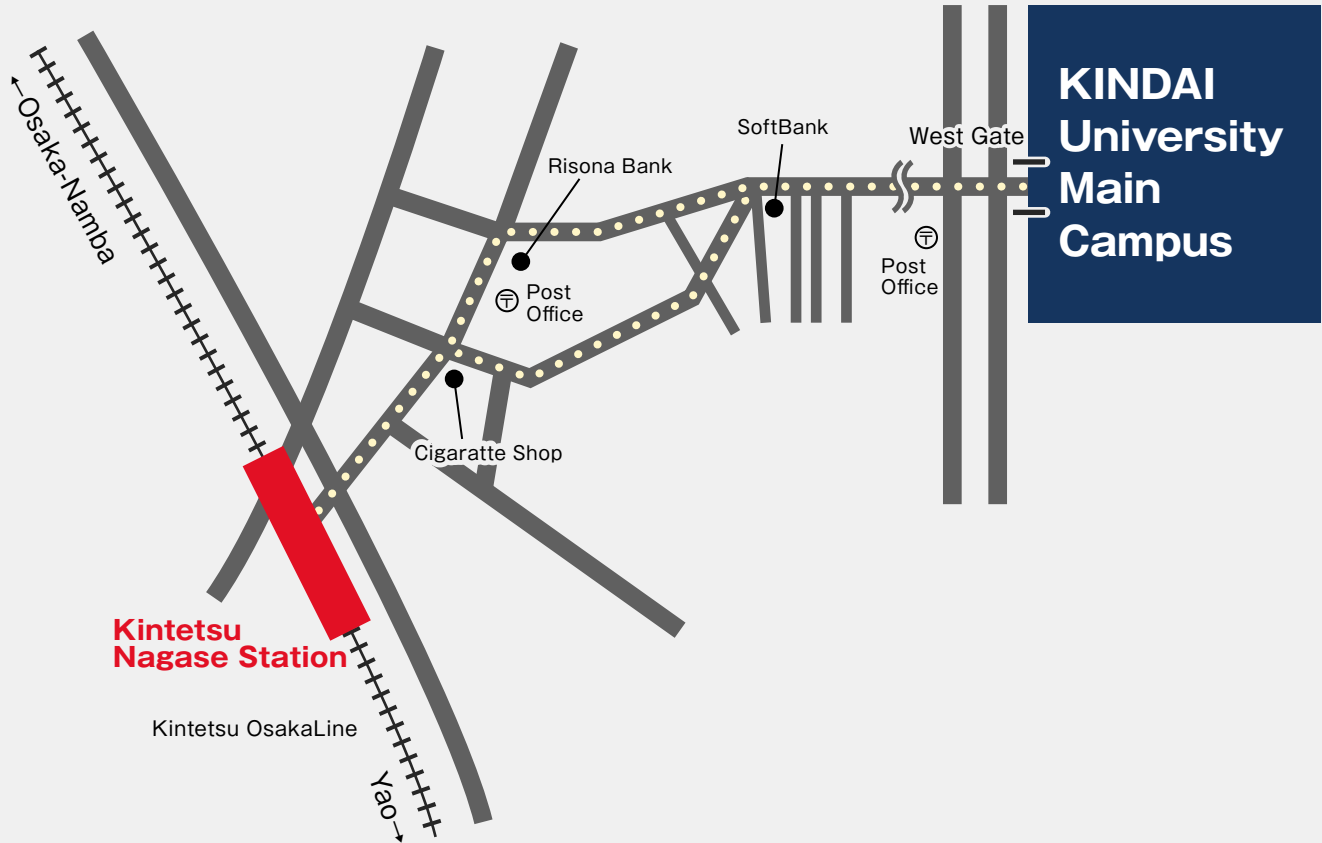

How to Get to KINDAI University's Main Campus Using Public Transportation

Route Map to Kindai University's Main Campus

Area Map

From Nagase Station (Kintetsu Osaka Line)

10 min. Walk

From Yaenosato Station (Kintetsu Nara Line)

20 min. Walk/5 min. Taxi Ride